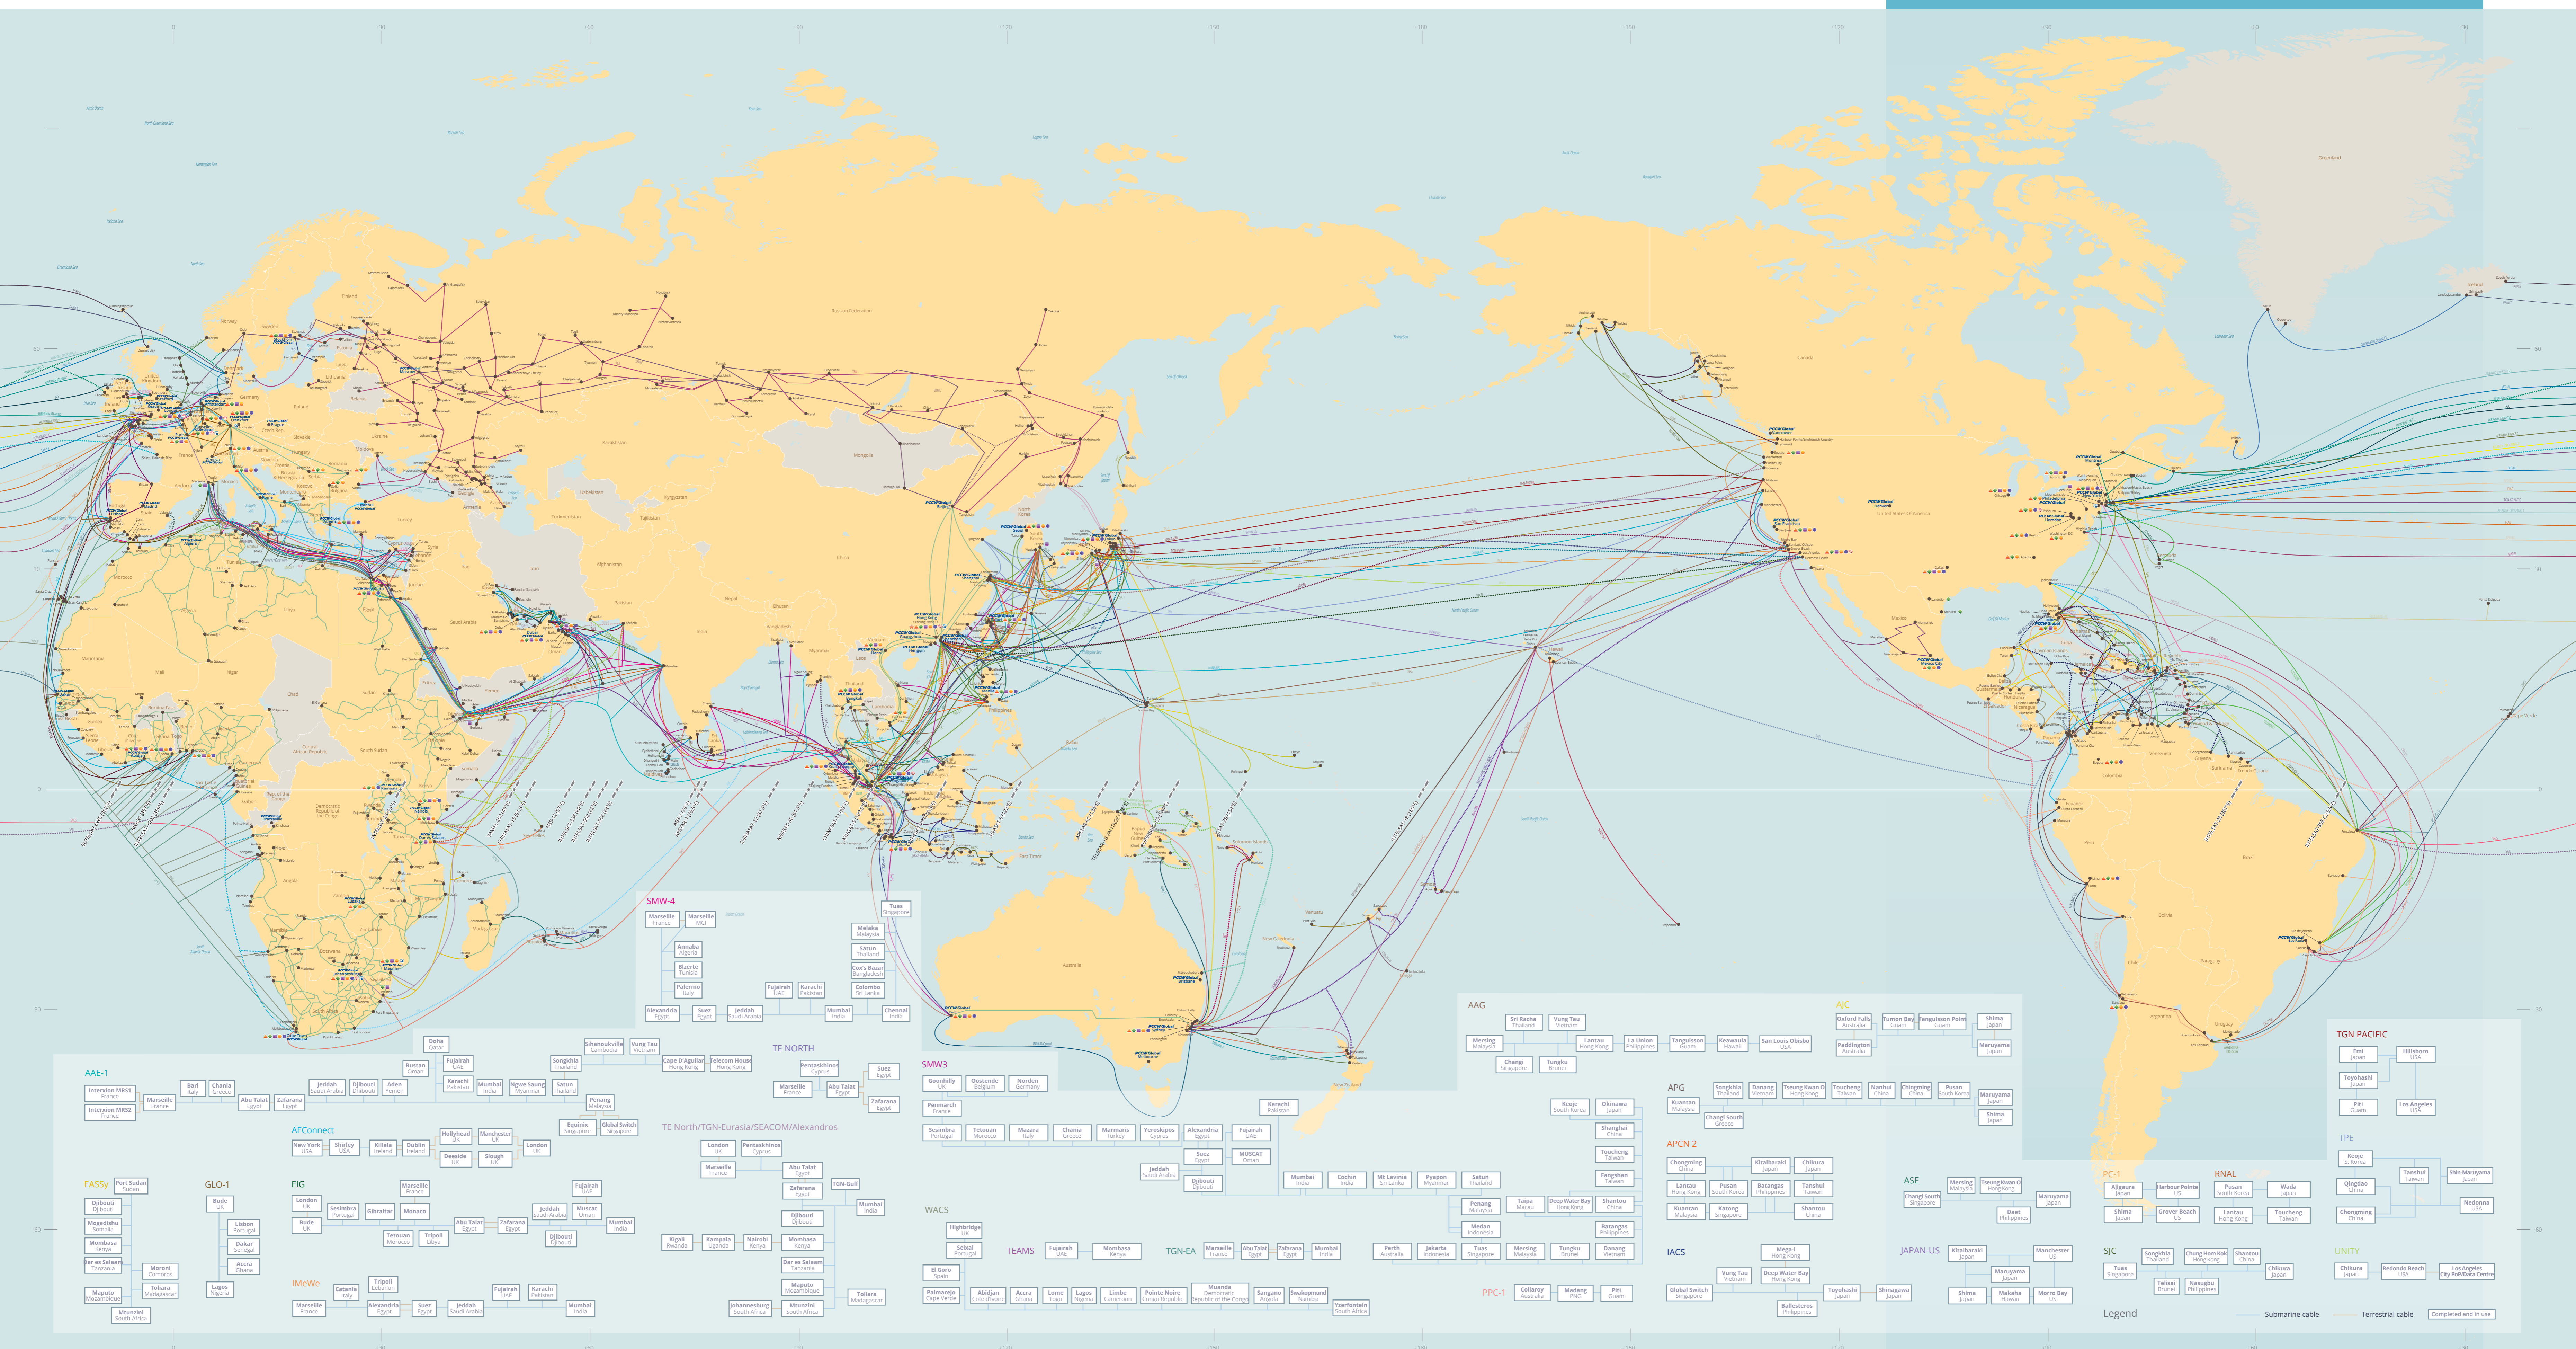

PCCW Global[®] Infrastructure Map

Contact us
www.pccwglobal.com

Africa
Johannesburg, South Africa
Tel +27 11 797 3300
africa@pccwglobal.com

Americas
Virginia, USA
Tel +1 703 621 1600
americas@pccwglobal.com

Legend

PCCW Global presence

- Headquarters
- Current PCCW Global MPLS VPN coverage
- MPLS POP
- IP POP
- IP POP
- Dedicated Ethernet POP
- Switched Ethernet POP
- Voice POP
- Satellite
- Teletop

Cable systems in service

Cable systems under construction, scheduled to enter service by 2019 or after

- Bay to Bay Express (BBE)
- ORNL (Oran-Valencia)
- PEACE/PEACE-MED
- DABE
- Deep Blue Cable
- PAAC National Submarine Fibre Cable Network
- SEA-ONE
- SEA-ONE-2
- SEA-ONE-3
- SEA-ONE-4
- SEA-ONE-5
- SEA-ONE-6
- SEA-ONE-7
- SEA-ONE-8
- SEA-ONE-9
- SEA-ONE-10
- SEA-ONE-11
- SEA-ONE-12
- SEA-ONE-13
- SEA-ONE-14
- SEA-ONE-15
- SEA-ONE-16
- SEA-ONE-17
- SEA-ONE-18
- SEA-ONE-19
- SEA-ONE-20
- SEA-ONE-21
- SEA-ONE-22
- SEA-ONE-23
- SEA-ONE-24
- SEA-ONE-25
- SEA-ONE-26
- SEA-ONE-27
- SEA-ONE-28
- SEA-ONE-29
- SEA-ONE-30
- SEA-ONE-31
- SEA-ONE-32
- SEA-ONE-33
- SEA-ONE-34
- SEA-ONE-35
- SEA-ONE-36
- SEA-ONE-37
- SEA-ONE-38
- SEA-ONE-39
- SEA-ONE-40
- SEA-ONE-41
- SEA-ONE-42
- SEA-ONE-43
- SEA-ONE-44
- SEA-ONE-45
- SEA-ONE-46
- SEA-ONE-47
- SEA-ONE-48
- SEA-ONE-49
- SEA-ONE-50
- SEA-ONE-51
- SEA-ONE-52
- SEA-ONE-53
- SEA-ONE-54
- SEA-ONE-55
- SEA-ONE-56
- SEA-ONE-57
- SEA-ONE-58
- SEA-ONE-59
- SEA-ONE-60
- SEA-ONE-61
- SEA-ONE-62
- SEA-ONE-63
- SEA-ONE-64
- SEA-ONE-65
- SEA-ONE-66
- SEA-ONE-67
- SEA-ONE-68
- SEA-ONE-69
- SEA-ONE-70
- SEA-ONE-71
- SEA-ONE-72
- SEA-ONE-73
- SEA-ONE-74
- SEA-ONE-75
- SEA-ONE-76
- SEA-ONE-77
- SEA-ONE-78
- SEA-ONE-79
- SEA-ONE-80
- SEA-ONE-81
- SEA-ONE-82
- SEA-ONE-83
- SEA-ONE-84
- SEA-ONE-85
- SEA-ONE-86
- SEA-ONE-87
- SEA-ONE-88
- SEA-ONE-89
- SEA-ONE-90
- SEA-ONE-91
- SEA-ONE-92
- SEA-ONE-93
- SEA-ONE-94
- SEA-ONE-95
- SEA-ONE-96
- SEA-ONE-97
- SEA-ONE-98
- SEA-ONE-99
- SEA-ONE-100